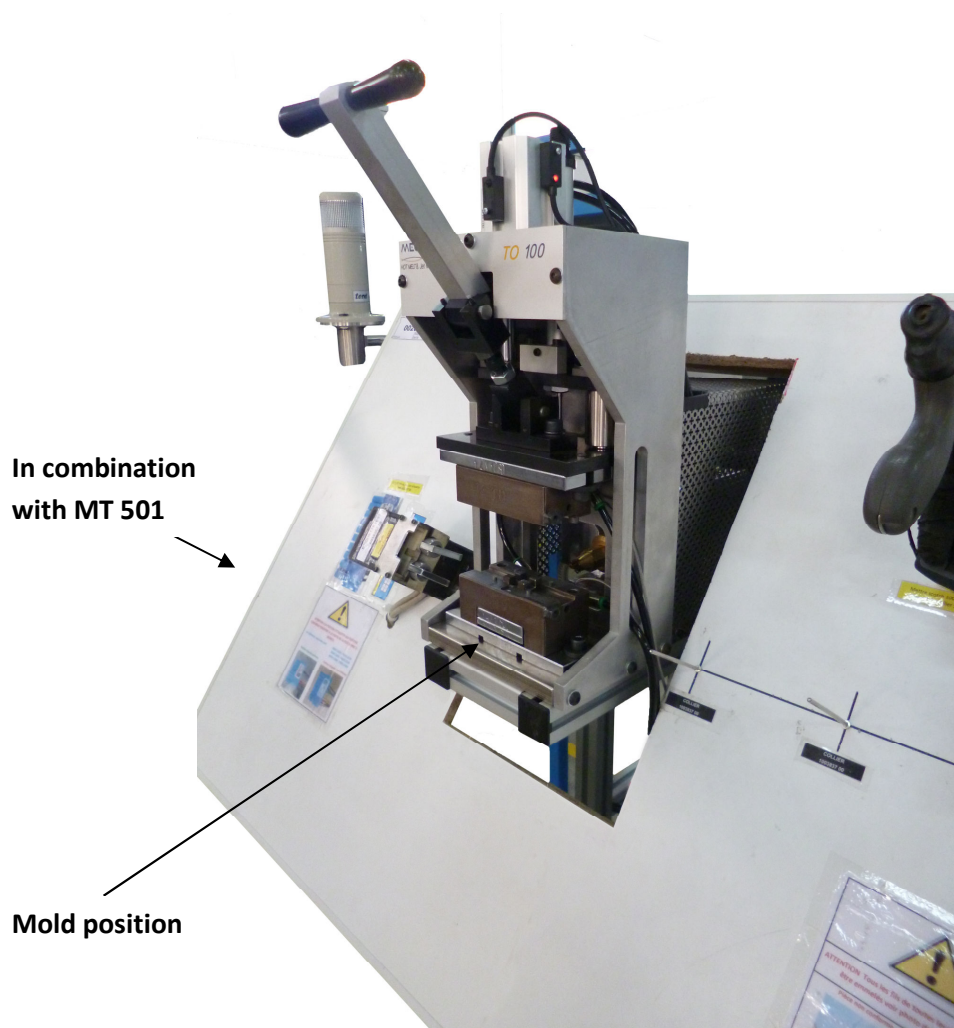

TO 100

MECATRONIC

Manual Press for Assembly Table Installation